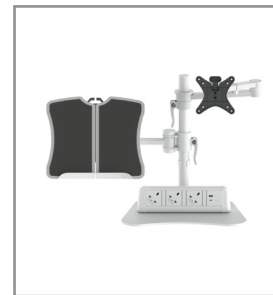

Vision H Laptop + Power