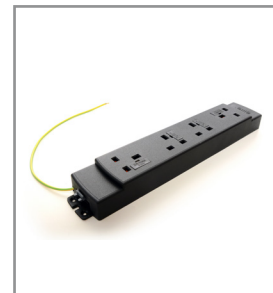

Elite

Starter Lead

Product Bundle 2

This offer includes a Capsule on desk power module with dual port Type A and C adaptive fast charger with LED indicators, 2x UK sockets with individual switches and resettable 3A thermal fuses, an Elite+ under desk power module with 4x UK sockets with individual 3.15A fuses and a 2m UK plug to 3 pole GST connector starter lead.

Capsule. White or Black.
720001W / 720001B.

Elite. Black.
92K002GST.

Starter Lead. Black.
601120GST.

Capsule

Elite

Starter Lead

Making homes work.

Homeworker bundles...

ADD FURNITURE

Product Bundle 3

This offer includes a Contour on desk power module with 2x UK sockets with 3.15Amp individual fuses, 1x twin port 5Amp USB charger, 1x Contour fixing C clamp, an Elite+ under desk power module with 4x UK sockets with individual 3.15Amp fuses and a 3m UK plug to Wieland 3-pole GST connector starter lead.