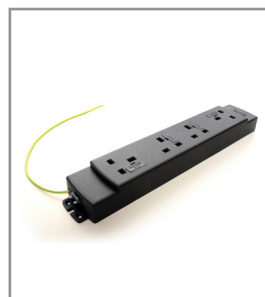

Product Bundle 1

This offer includes a Reach HD spring assisted monitor arm with quick release VESA, top fixing and split C clamps and can support monitors ranging between 2kgs to 5kgs and 3kgs to 8kgs. Reach is also available with a 10 year warranty. A Capsule on desk power module with dual port Type A and C adaptive fast charger with LED indicators, 2x UK sockets with individual switches and resettable 3A thermal fuses. An Elite+ under desk power module with 4x UK sockets with individual 3.15A fuses and a 2m UK plug to 3 pole GST connector starter lead.

Reach. White or Black
68C003(W) / 68C002(B) 2kgs to 5kgs.
68C019(W) / 68C018(B) 3kgs to 8kgs.

Capsule. White or Black.
720001W / 720001B.

Elite. Black.
92K002GST.

Starter Lead. Black.
601120GST.

Reach

Capsule

Elite

Starter Lead

Product Bundle 2

This offer includes a Capsule on desk power module with dual port Type A and C adaptive fast charger with LED indicators, 2x UK sockets with individual switches and resettable 3A thermal fuses, an Elite+ under desk power module with 4x UK sockets with individual 3.15A fuses and a 2m UK plug to 3 pole GST connector starter lead.