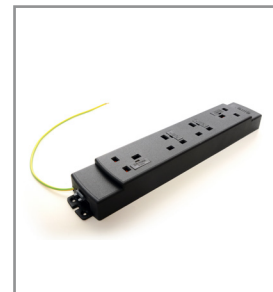

ADD FURNITURE

Product Bundle 3

This offer includes a Contour on desk power module with 2x UK sockets with 3.15Amp individual fuses, 1x twin port 5Amp USB charger, 1x Contour fixing C clamp, an Elite+ under desk power module with 4x UK sockets with individual 3.15Amp fuses and a 3m UK plug to Wieland 3-pole GST connector starter lead.

Contour. White or Black.
94050013 / 94050014.
Single C clamp fixing.
440371.

Elite. Black.
92K002GST.

Starter Lead. Black.
601130GST.

Contour

Elite

Starter Lead

Related Products

We have a range of ergonomic and on desk power products that are suitable for home working - whether this be for a temporary dining table conversation or the home office. Ergonomic accessories can help prevent a range of problems such as Repetitive Strain Injury (RSI) and neck, shoulder and back pain caused by poor posture, whilst on desk power modules are a convenient way to provide power to PCs, laptops and a range of mobile devices. Here are a few products that will help you create a safe and productive workspace but please call to find out more about how we can support your home working requirements.