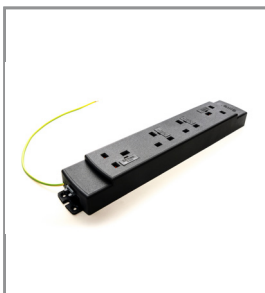

Part No: 7500003

Elite