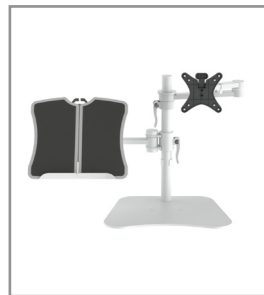

Vision H Laptop