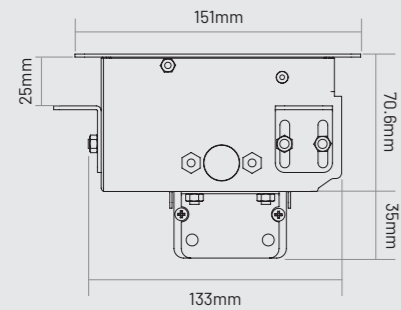

Reveal

A customisable in-desk power module that can house UK and international, USB charging and AV sockets. The stylish body can be supplied in a choice of black, white or grey.

OVERVIEW

- A choice of UK and international power, USB charging and data/AV sockets
- UK Sockets are individually fused at 3.15A or 5A
- Schuko sockets are shuttered and un-fused
- A cutting template is available to ensure the module fits securely into the desk surface
- Available in black, white or silver

TECHNICAL INFORMATION

Reveal Options

USB Power

Switch

UK Power

Schuko Power

Data/AV

DIMENSIONS